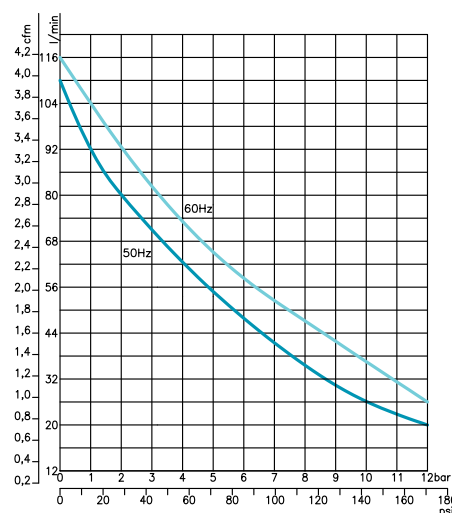

55 l/min - 1,94 C.F.M.

L/min **110**
C.F.M. **3,88**

Bar **12**
Psi **174**

l **3,5**
Gal. **0,92**

50 Hz

@ 5 bar (73 Psi)

L/min **55**
C.F.M. **1,94**

kW **760**

60 Hz

@ 5 bar (73 Psi)

L/min **63**
C.F.M. **2,22**

kW **990**

dB/A

A x B x C

cm

inch.

Kg
Lbs

Ax B x C x

cm

inch

Kg
Lbs

	dB/A	A x B x C		Kg Lbs	Ax B x C x		Kg Lbs
		cm	inch.		cm	inch	
CWF100 WHITE	50	39x37x38	15,3x14,6x15	25 - 55	49x45x56	19x18x22	27 - 60

Servizio / Duty Cycle 100%